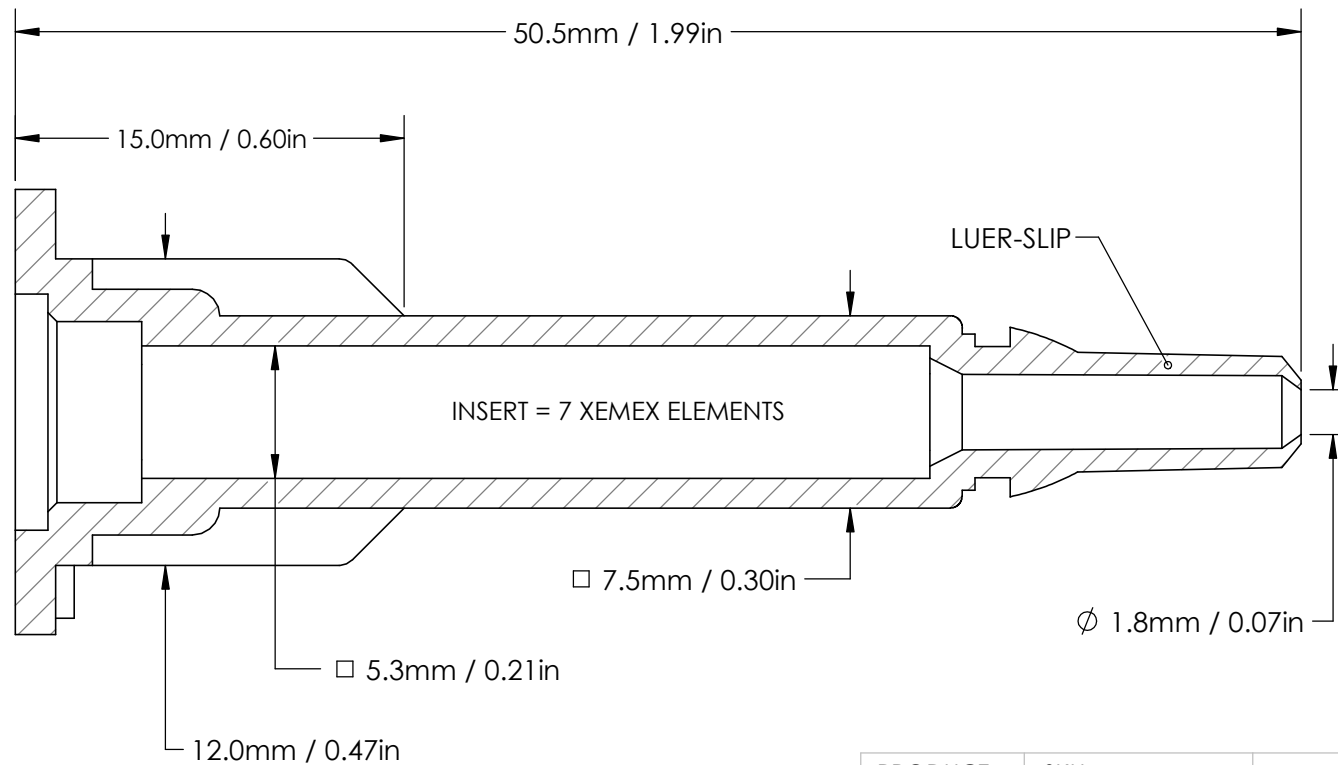

Dimensional Drawing

xemex®

EDSQ05-7YLS

B

B

A

A

2

1

PRODUCT XEMEX	SKU EDSQ05-7YLS	Re Mixers, Inc.	
MATERIAL Insert: Polyester (Yellow) Housing: Polypropylene (Clear)		DATE: 221205	REV: 1.8
		SIZE A	SCALE 4:1 SHEET 1 OF 1

LEGAL NOTICE: THE INFORMATION CONTAINED IN THIS DRAWING IS THE SOLE PROPERTY OF RE MIXERS, INC. ANY REPRODUCTION IN PART OR AS A WHOLE WITHOUT THE WRITTEN PERMISSION OF REMIXERS, INC. IS PROHIBITED.